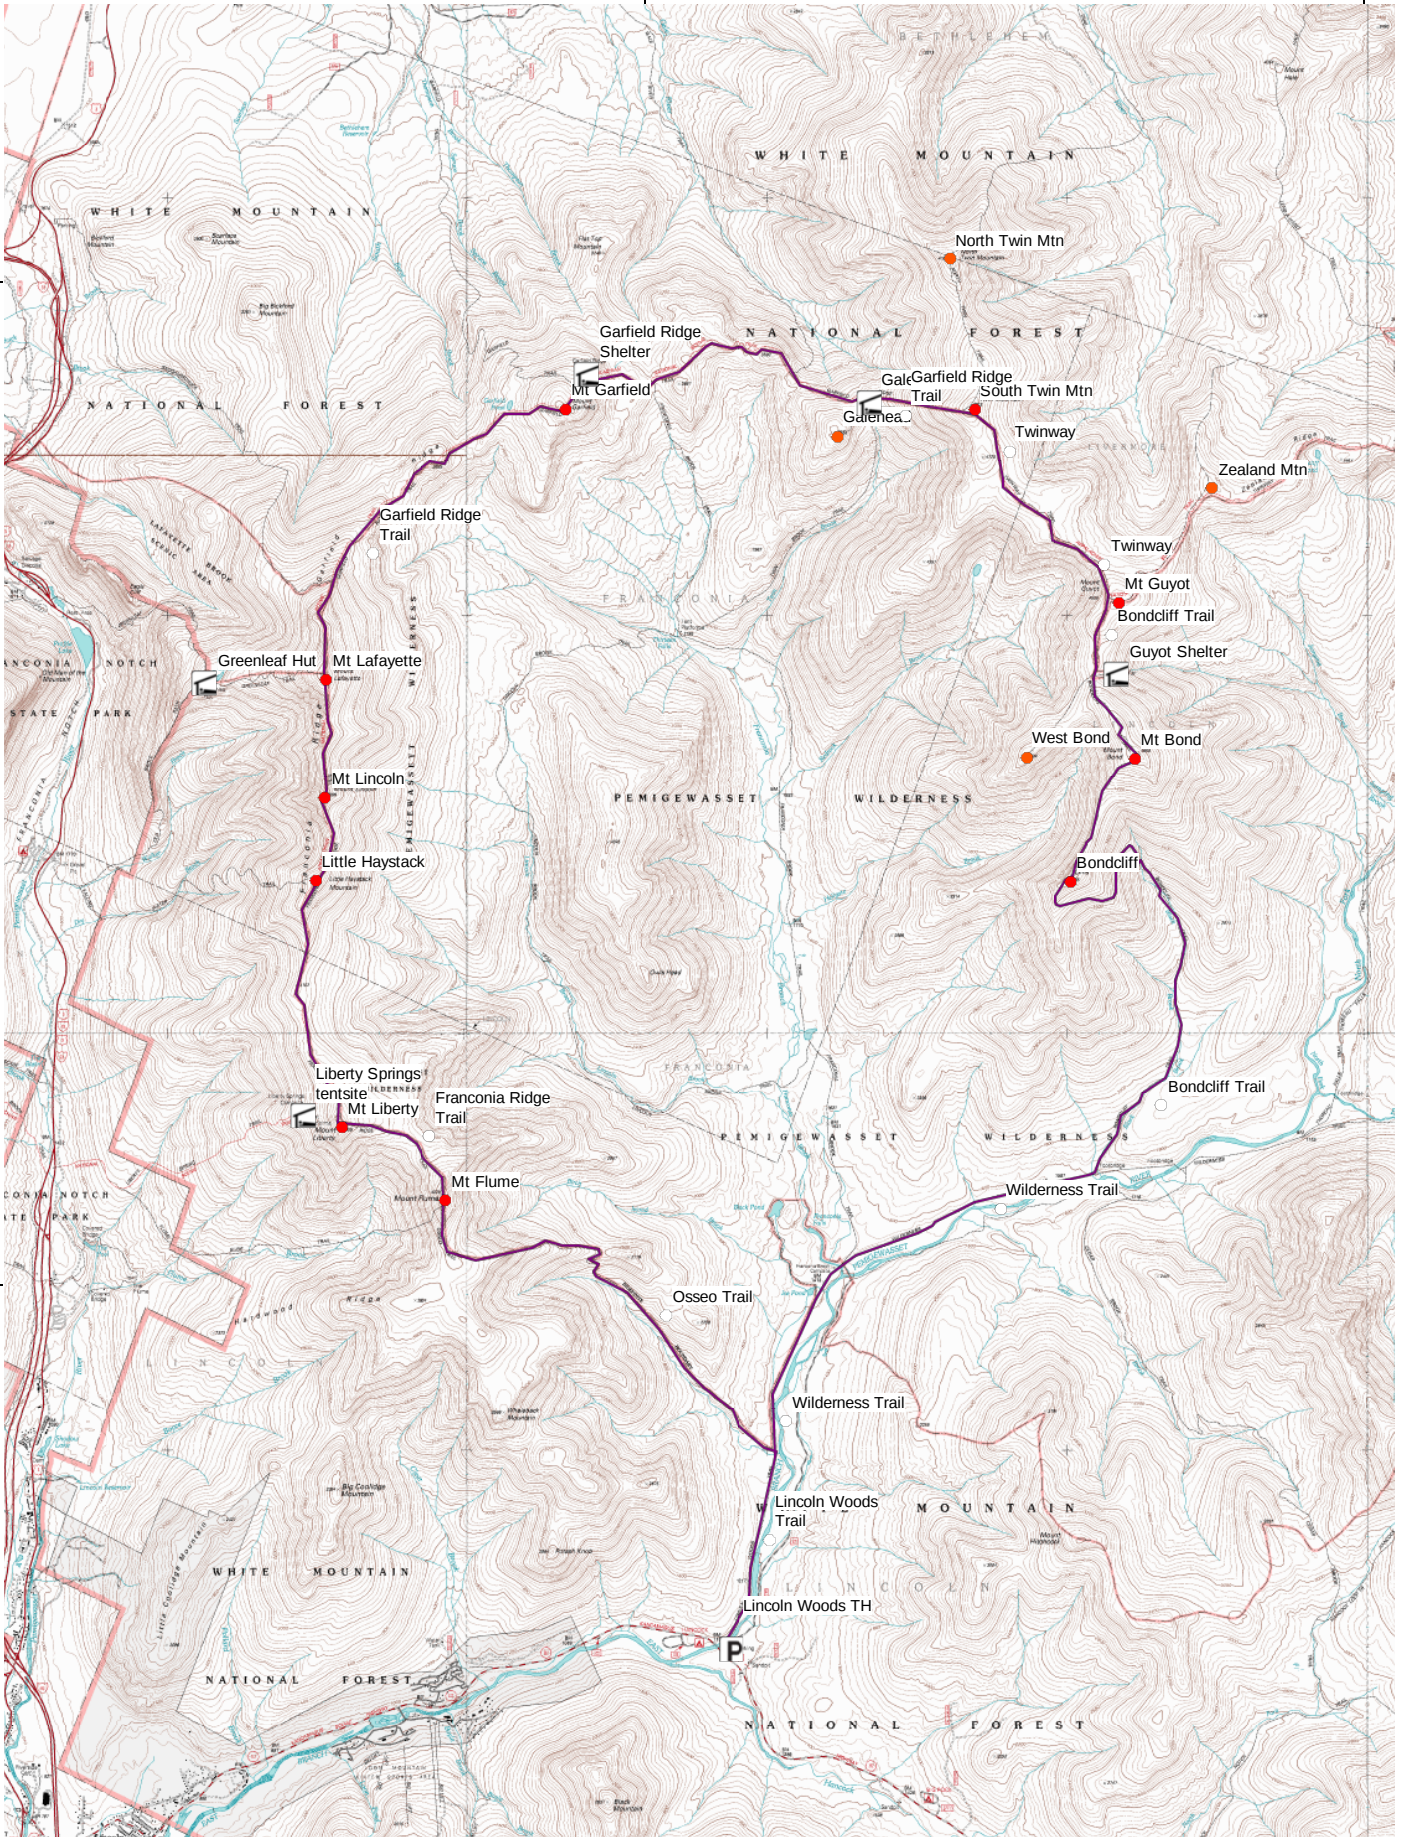

71.6°

71.5°

44.2°

44.1°

0 0.2 0.4 0.6 0.8 1 1.2 1.4 1.6 mi
0 0.2 0.4 0.6 0.8 1 1.2 1.4 1.6 km

71.6°

71.5°

Printed from CalTopo.com. Datum: WGS84. N.T. M